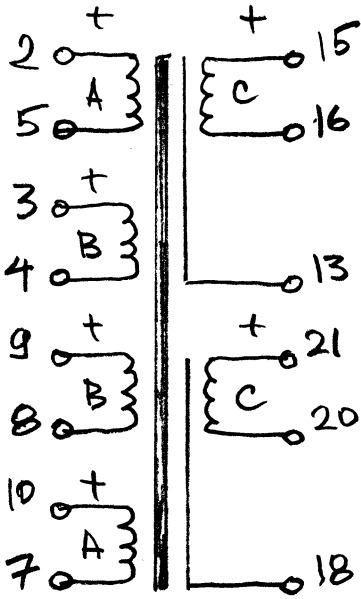

LL 1660S/FP

STAX CONNECTOR

6BZ7

6GK6

5V3G

andruvic@gmail.com